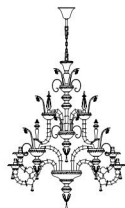

7061

Glass colour

Clear glass, Milkwhite, Clear glass with gold, Milkwhite with gold

7061 K6+3

Ø 120
47 1/4"

145
57 7/8"

HALO/LED
E 14
9 x MAX 46W

60,00 Kg
1,000 m³

7061 K6+3 Gold

Ø 120
47 1/4"

145
57 7/8"

HALO/LED
E 14
9 x MAX 46W

60,00 Kg
1,000 m³

Frame finish

Matt gold, Matt silver

7061 K8+4

Ø 140
55 1/8"

165
65"

HALO/LED
E 14
12 x MAX 46W

90,00 Kg
1,253 m³

7061 K8+4 Gold

Ø 140
55 1/8"

165
65"

HALO/LED
E 14
12 x MAX 46W