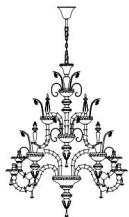

7061

Glass colour

Clear glass, Milkwhite, Clear glass with gold, Milkwhite with gold

7061 K6+3

Ø 120
47 1/4"

145
57 7/8"

HALO/LED
E 14
9 x MAX 46W

60,00 Kg
1,000 m³

7061 K6+3 Gold

Ø 120
47 1/4"

145
57 7/8"

HALO/LED
E 14
9 x MAX 46W

60,00 Kg
1,000 m³

Frame finish

Matt gold, Matt silver

7061 K8+4